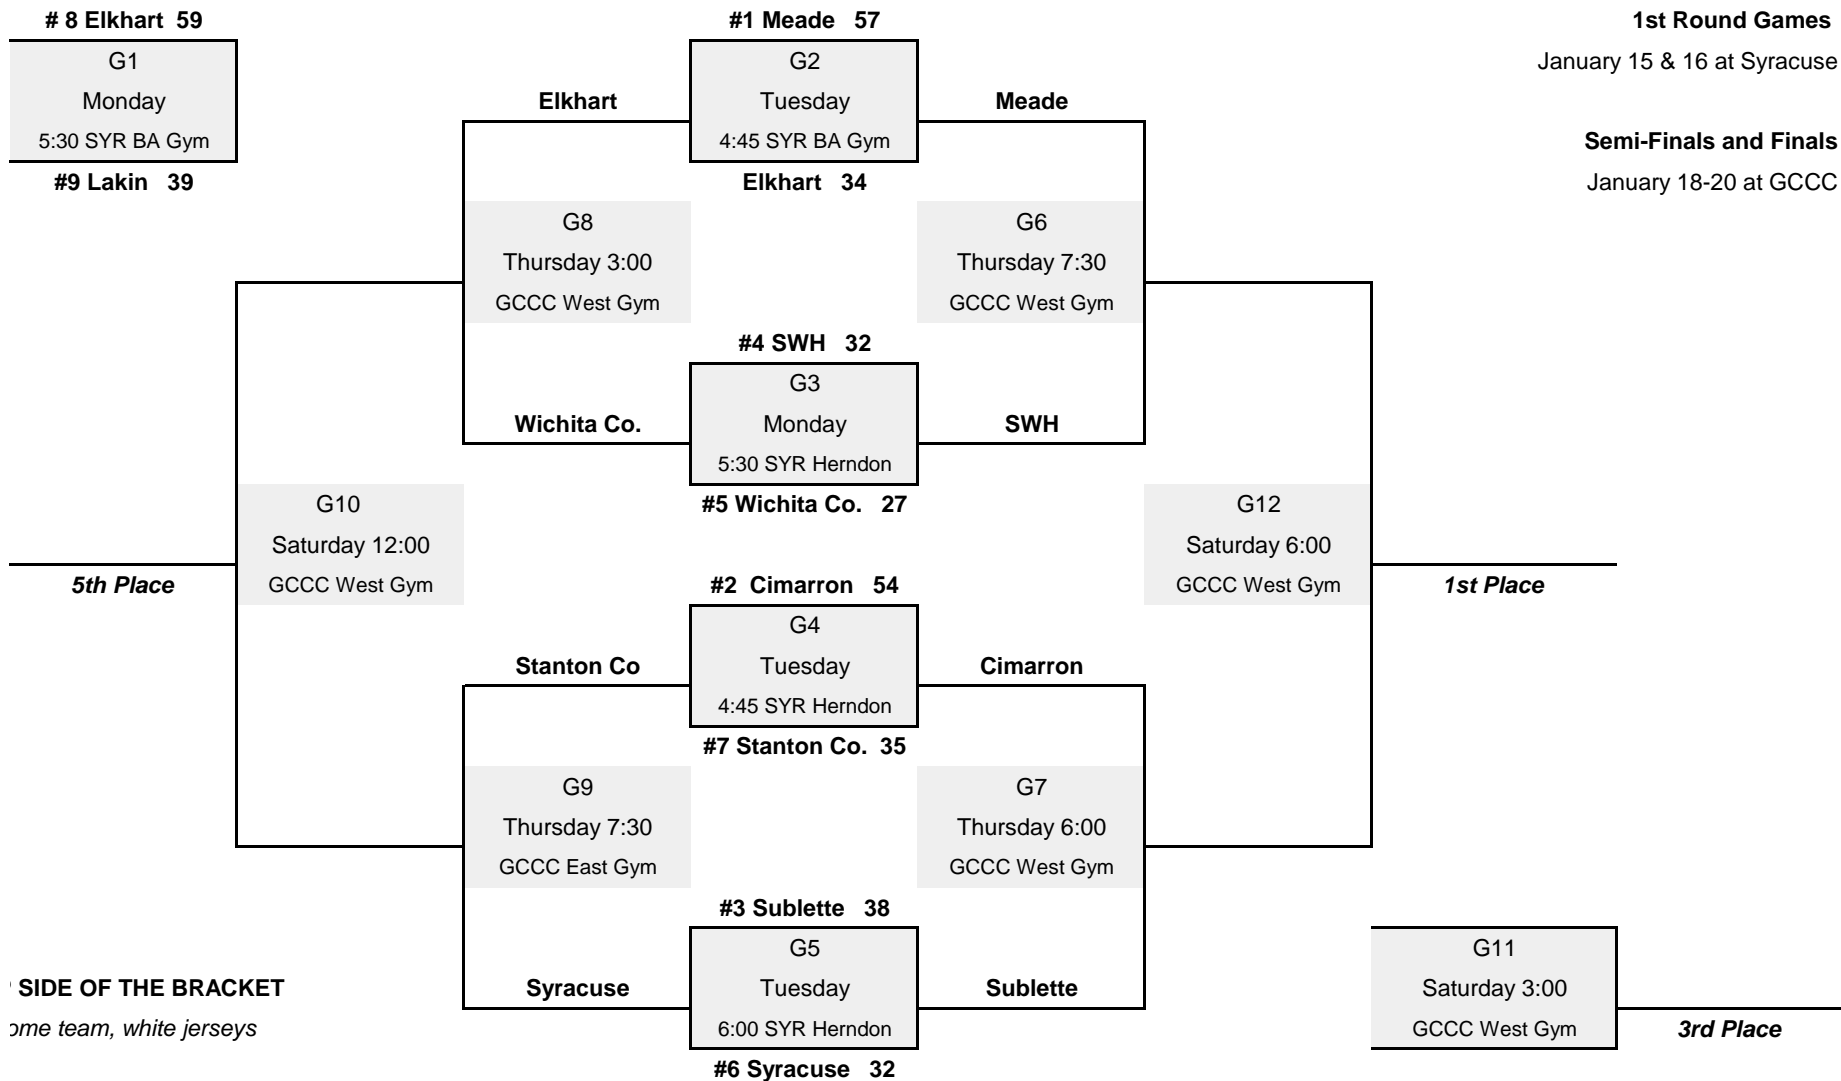

Girls Hi-Plains League Basketball Tournament 2018

LEFT SIDE OF THE BRACKET
Home team, white jerseys

CONSOLATION GAMES
TEAM ON LEFT OF BRACKET
Home team, white jerseys

Lakin
G9 Loser
Rolla

vs
vs
vs

Rolla
Lakin
G8 Loser

G1 Thursday, 3:00, GCCC East Gym
G3 Friday, 3:00, GCCC West Gym
G5 Saturday, 12:00, GCCC East Gym